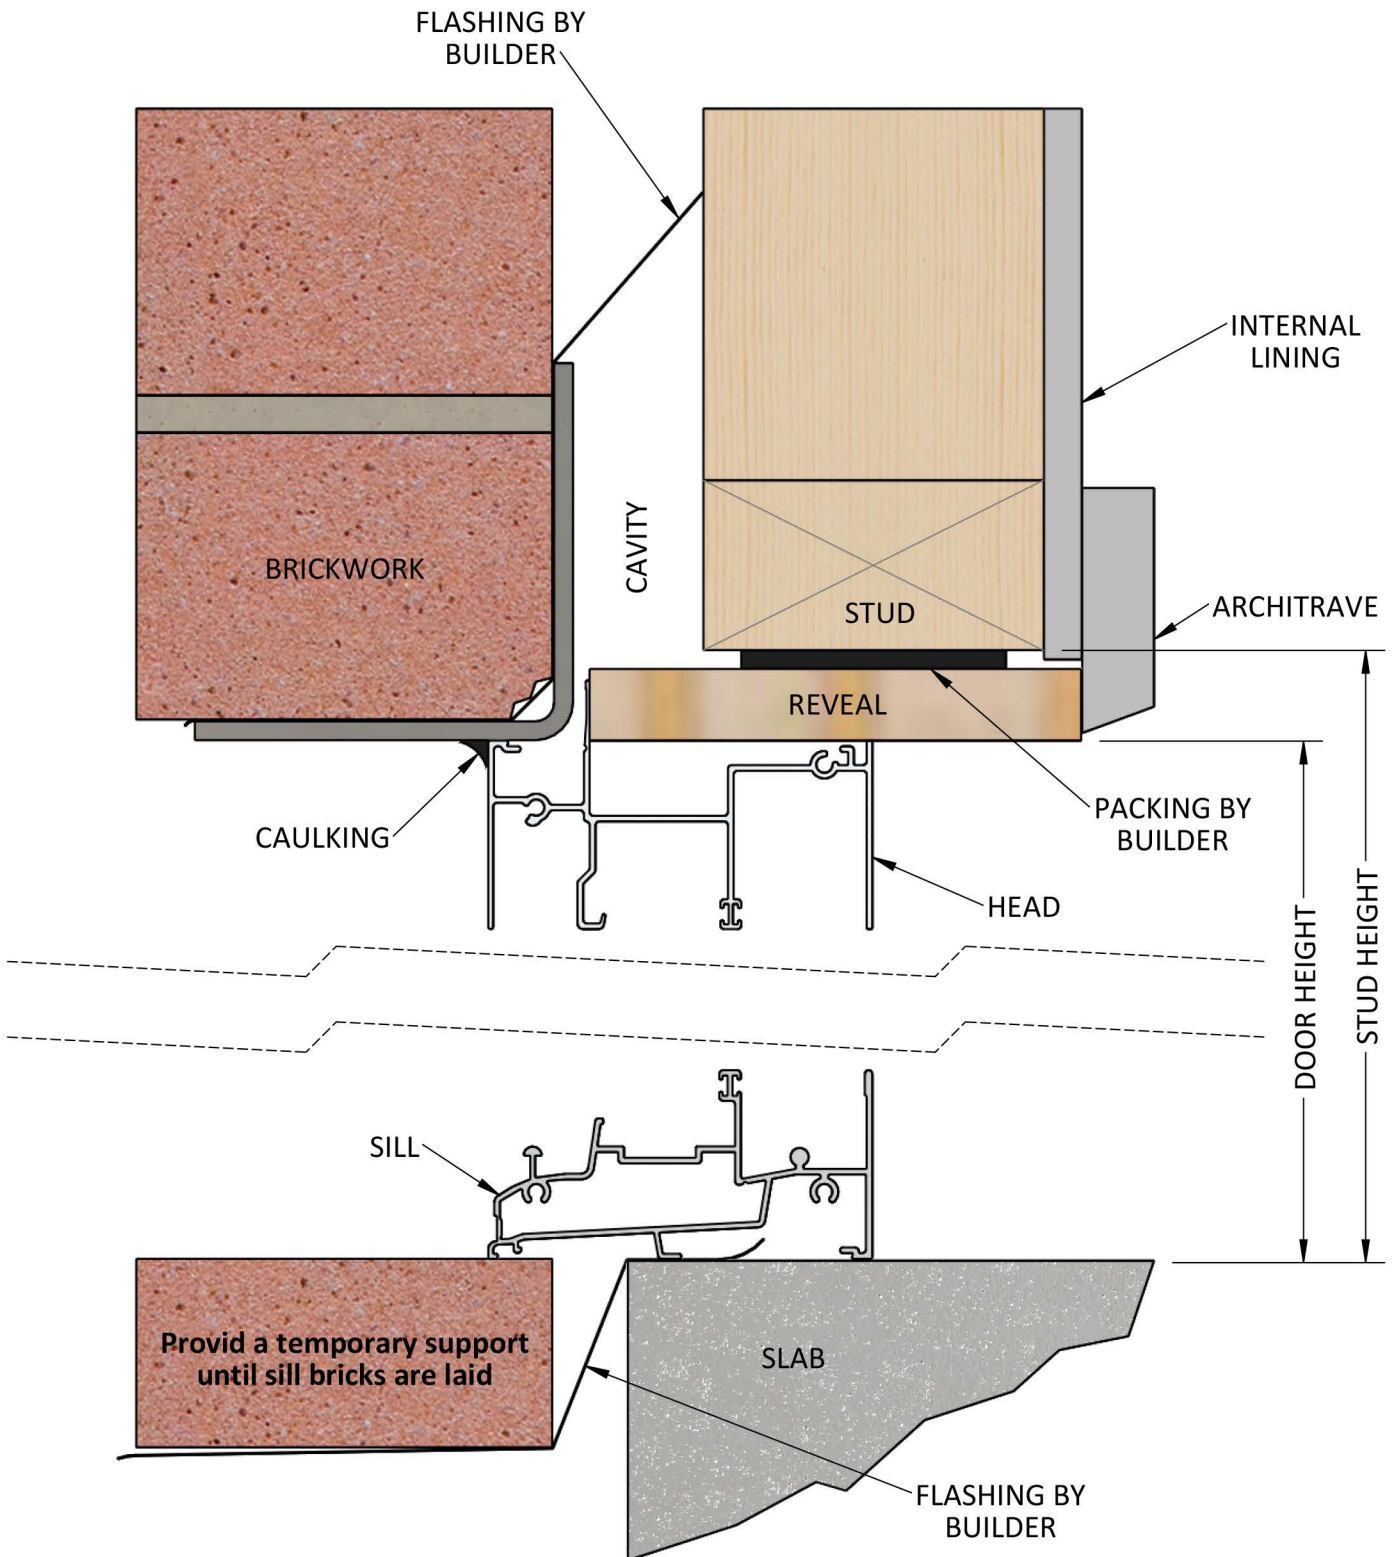

# SOUTHERN STAR WINDOWS

ASD200 SERIES SLIDING DOOR  
SUBJECT: INSTALLATION DETAILS

TECHNICAL MANUAL

PAGE: ASD200.8.1

DATE: 2/4/2015

## BRICK VENEER

HOME