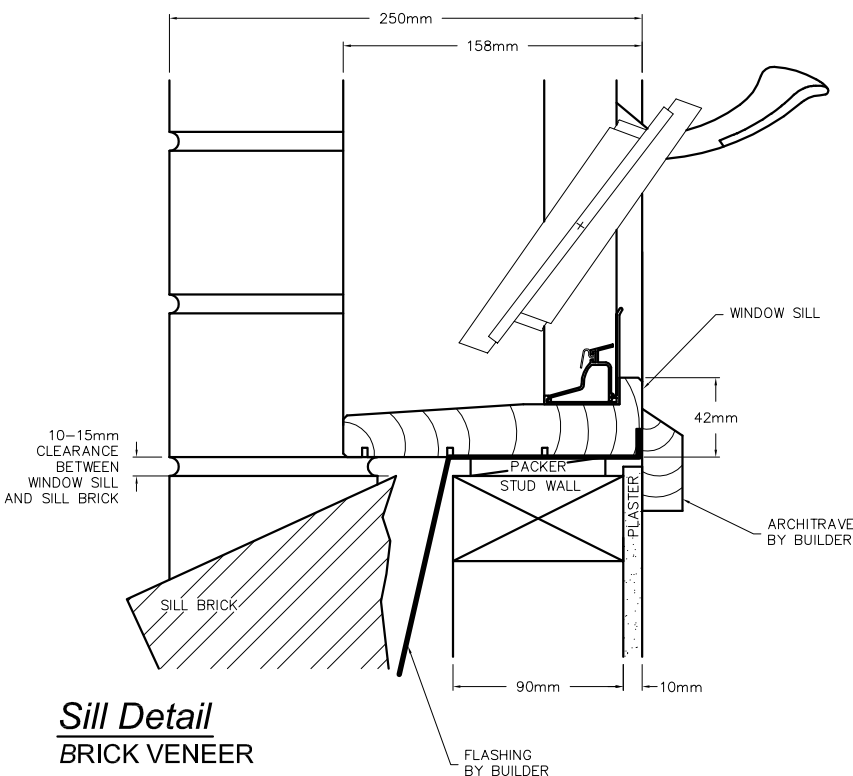

Alternative Sill Details

Floor Level Sill Detail
STD. WEATHERBOARD

BUILD IN DETAILS

BRICK VENEER

158mm Allround Jamb

Typical Head, Sill and Jamb

Head Detail
BRICK VENEER

Jamb Detail
BRICK VENEER