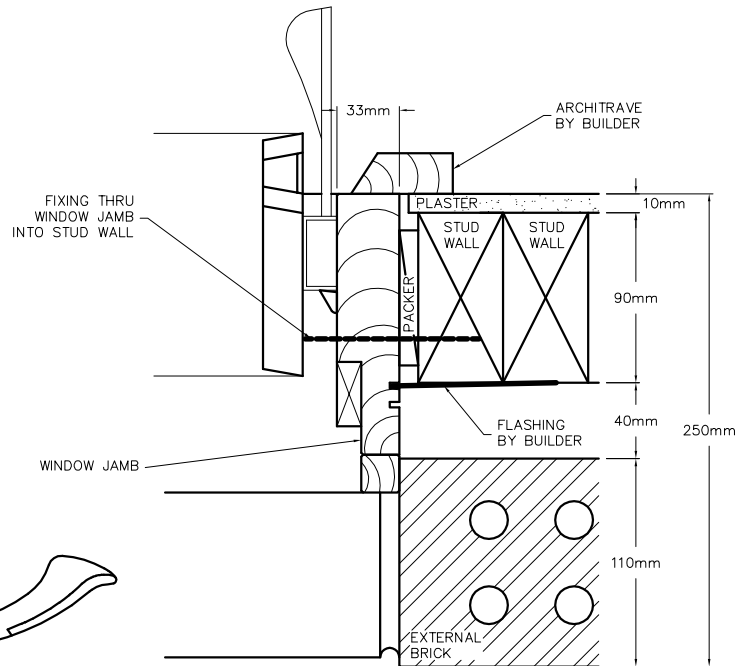

TRADITIONAL WEATHERBOARD

BUILD IN DETAILS
STANDARD WEATHERBOARD
138mm Jamb/158mm Sill

Typical Head, Sill and Jamb

Head Detail
STD. WEATHERBOARD

Jamb Detail
STD. WEATHERBOARD

Sill Detail
STD. WEATHERBOARD

BUILD IN DETAILS
STANDARD WEATHERBOARD
138mm Jamb/158mm Sill

Alternative Sill Details

Floor Level Sill Detail
STD. WEATHERBOARD

BUILD IN DETAILS

BRICK VENEER

158mm Allround Jamb

Typical Head, Sill and Jamb

Head Detail
BRICK VENEER

Jamb Detail
BRICK VENEER

158mm Allround Jamb

Typical Head, Sill and Jamb

Head Detail
DOUBLE BRICK

Jamb Detail
DOUBLE BRICK

Sill Detail
DOUBLE BRICK

Canterbury

Windows & Doors

a better outlook on life