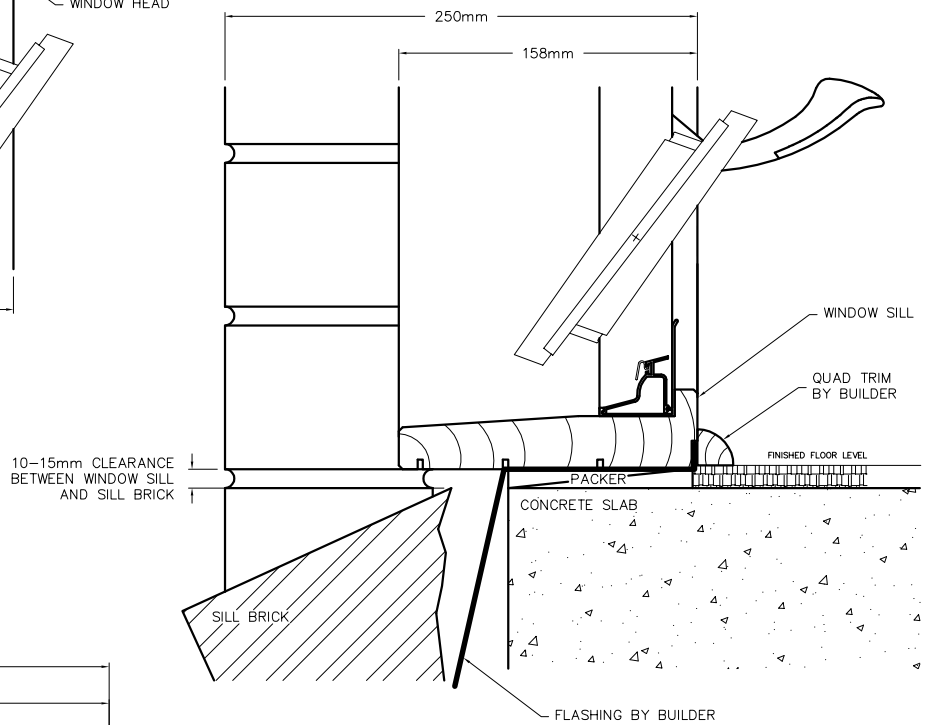

Alternative Head and Sill Details