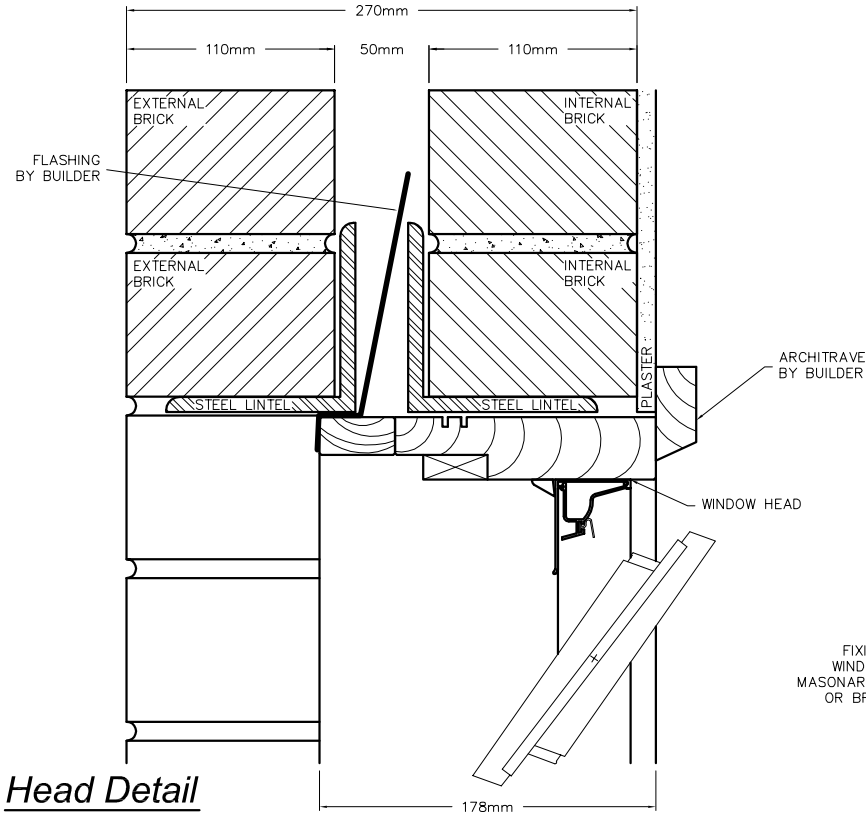

158mm Allround Jamb

Typical Head, Sill and Jamb

Head Detail
DOUBLE BRICK

Jamb Detail
DOUBLE BRICK

Sill Detail
DOUBLE BRICK

Canterbury

Windows & Doors

a better outlook on life

LOUVRE WINDOWS

BUILD IN DETAILS

DOUBLE BRICK

178mm Jamb/158mm Sill

Typical Head, Sill and Jamb

Head Detail
DOUBLE BRICK

Jamb Detail
DOUBLE BRICK

Sill Detail
DOUBLE BRICK

Canterbury

Windows & Doors

a better outlook on life

LOUVRE WINDOWS

BUILD IN DETAILS

BLOCKWORK

218mm Jamb/198mm Sill

Typical Head, Sill and Jamb