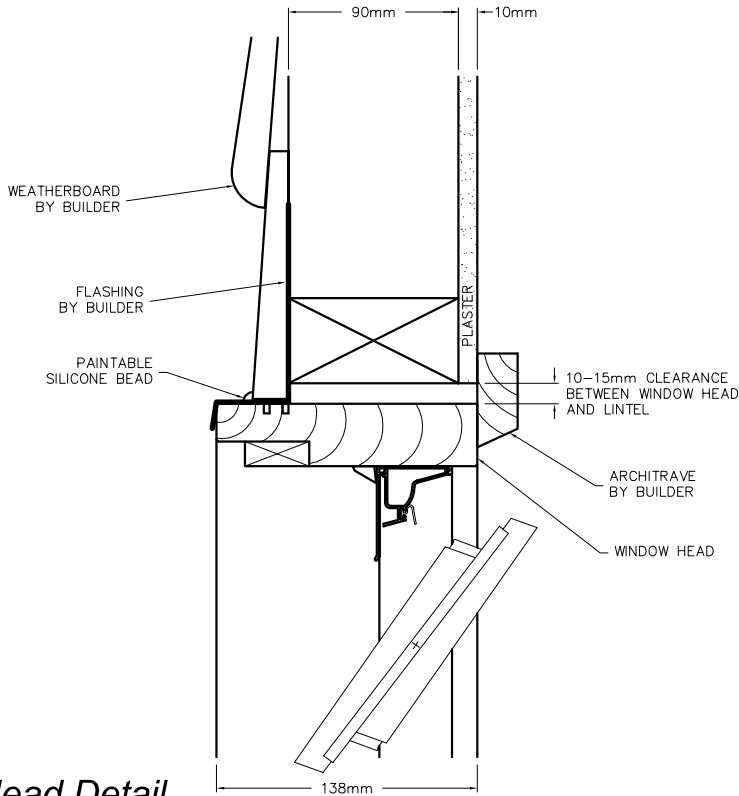

TRADITIONAL WEATHERBOARD WITH EXTERNAL ARCHITRAVES AND EXTENDED SILL

130mm Jamb/150mm Sill

Typical Head, Sill and Jamb

Head Detail

TRADITIONAL WEATHERBOARD

Jamb Detail

TRADITIONAL WEATHERBOARD

Sill Detail

TRADITIONAL WEATHERBOARD

BUILD IN DETAILS
STANDARD WEATHERBOARD
138mm Jamb/158mm Sill

Typical Head, Sill and Jamb

Head Detail
STD. WEATHERBOARD

Jamb Detail
STD. WEATHERBOARD

Sill Detail
STD. WEATHERBOARD

BUILD IN DETAILS
STANDARD WEATHERBOARD
138mm Jamb/158mm Sill