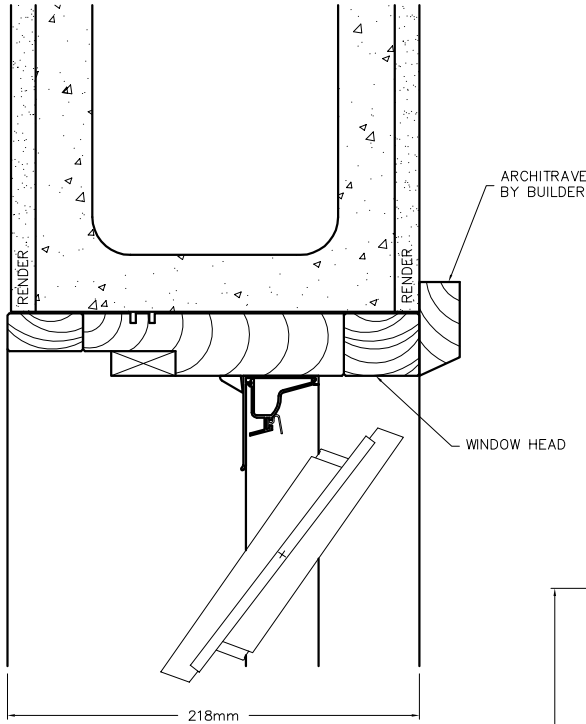

158mm Allround Jamb

Typical Head, Sill and Jamb

Head Detail
DOUBLE BRICK

Jamb Detail
DOUBLE BRICK

Sill Detail
DOUBLE BRICK

Canterbury

Windows & Doors

a better outlook on life

LOUVRE WINDOWS

BUILD IN DETAILS

DOUBLE BRICK

178mm Jamb/158mm Sill

Typical Head, Sill and Jamb

Head Detail
DOUBLE BRICK

Jamb Detail
DOUBLE BRICK

Sill Detail
DOUBLE BRICK

Canterbury

Windows & Doors

a better outlook on life

LOUVRE WINDOWS

BUILD IN DETAILS

BLOCKWORK

218mm Jamb/198mm Sill

Typical Head, Sill and Jamb

Head Detail
BLOCKWORK

Jamb Detail
BLOCKWORK

Sill Detail
BLOCKWORK