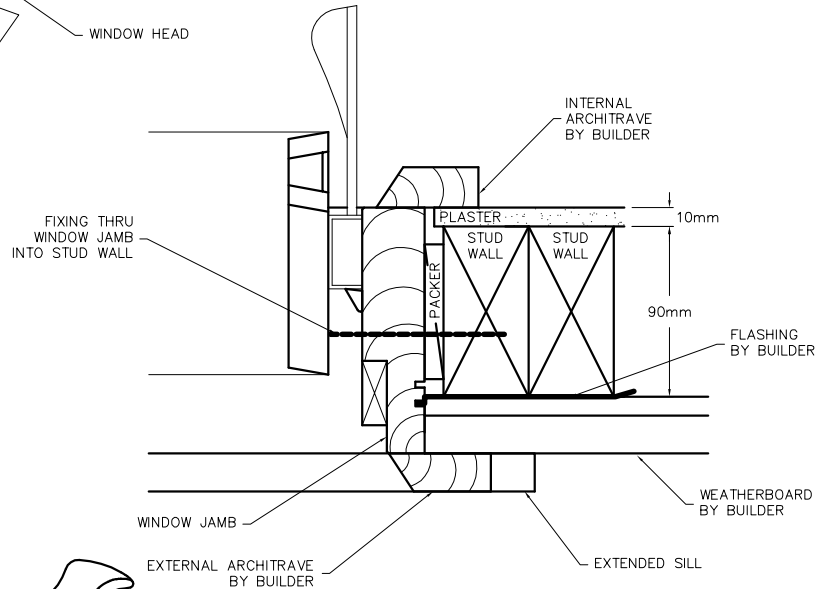

TRADITIONAL WEATHERBOARD WITH EXTERNAL ARCHITRAVES AND EXTENDED SILL

130mm Jamb/150mm Sill

Typical Head, Sill and Jamb

Head Detail

TRADITIONAL WEATHERBOARD

Jamb Detail

TRADITIONAL WEATHERBOARD

Sill Detail

TRADITIONAL WEATHERBOARD

BUILD IN DETAILS
STANDARD WEATHERBOARD
138mm Jamb/158mm Sill

Typical Head, Sill and Jamb

Head Detail
STD. WEATHERBOARD

Jamb Detail
STD. WEATHERBOARD

Sill Detail
STD. WEATHERBOARD

BUILD IN DETAILS
STANDARD WEATHERBOARD
138mm Jamb/158mm Sill