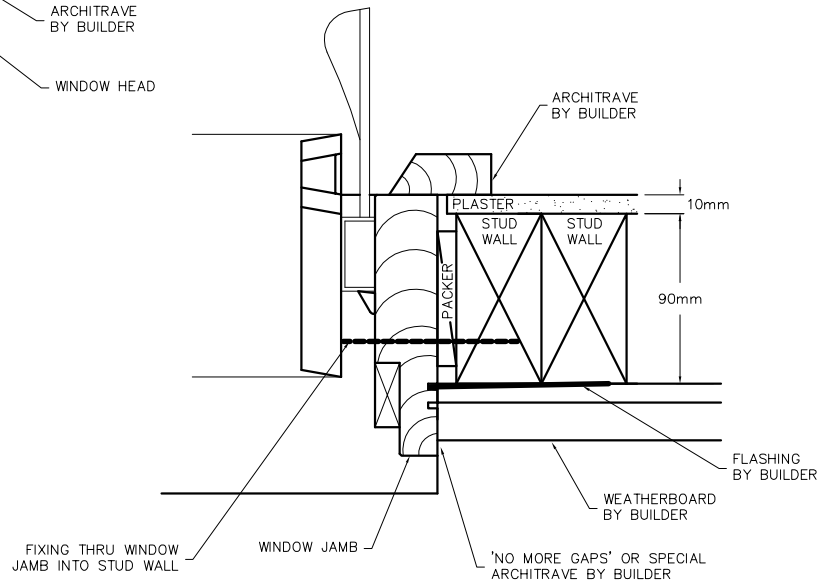

TRADITIONAL WEATHERBOARD WITH EXTERNAL ARCHITRAVES AND EXTENDED SILL

130mm Jamb/150mm Sill

Typical Head, Sill and Jamb

Head Detail

TRADITIONAL WEATHERBOARD

Jamb Detail

TRADITIONAL WEATHERBOARD

Sill Detail

TRADITIONAL WEATHERBOARD

BUILD IN DETAILS
STANDARD WEATHERBOARD
138mm Jamb/158mm Sill

Typical Head, Sill and Jamb

Head Detail
STD. WEATHERBOARD

Jamb Detail
STD. WEATHERBOARD

Sill Detail
STD. WEATHERBOARD

BUILD IN DETAILS
STANDARD WEATHERBOARD
138mm Jamb/158mm Sill