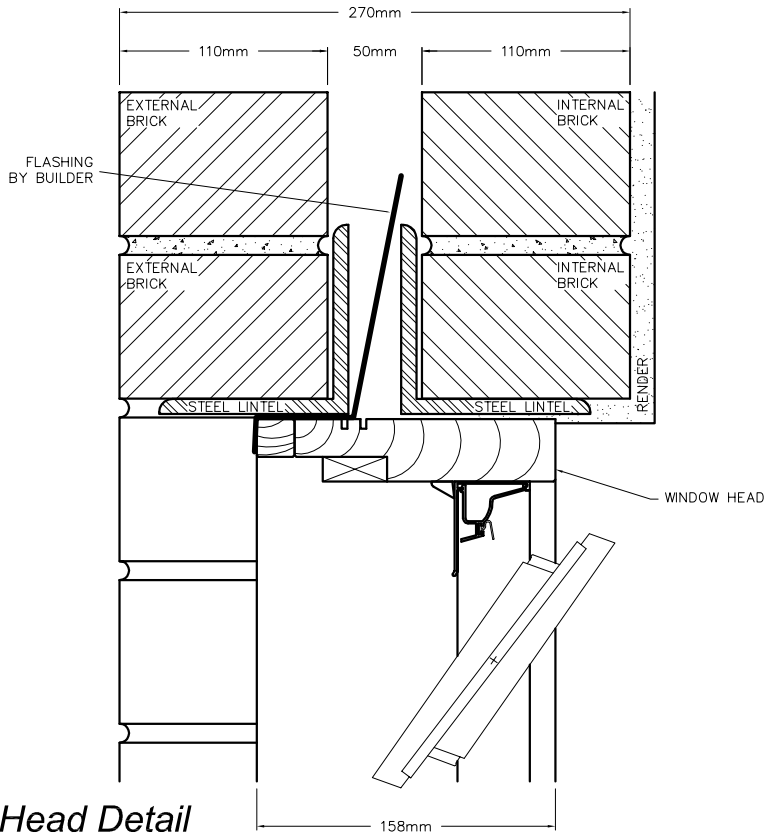

Sill Detail
BRICK VENEER

Alternative Head and Sill Details

Canterbury

Windows & Doors

a better outlook on life

LOUVRE WINDOWS

BUILD IN DETAILS

DOUBLE BRICK

158mm Allround Jamb

Typical Head, Sill and Jamb

Head Detail
DOUBLE BRICK

Jamb Detail
DOUBLE BRICK

Sill Detail
DOUBLE BRICK

Canterbury

Windows & Doors

a better outlook on life

LOUVRE WINDOWS

BUILD IN DETAILS

DOUBLE BRICK

178mm Jamb/158mm Sill

Typical Head, Sill and Jamb

Head Detail
DOUBLE BRICK

Jamb Detail
DOUBLE BRICK

Sill Detail
DOUBLE BRICK