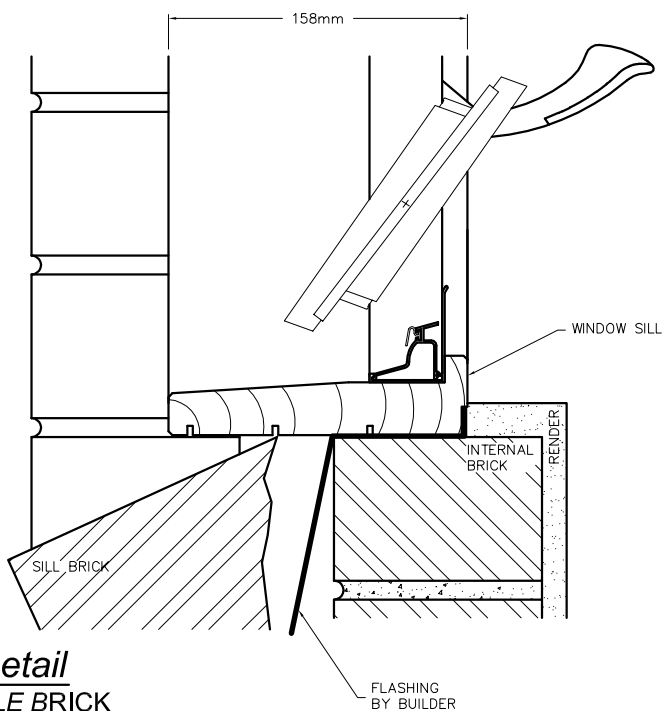

158mm Allround Jamb

Typical Head, Sill and Jamb

Head Detail
DOUBLE BRICK

Jamb Detail
DOUBLE BRICK

Sill Detail
DOUBLE BRICK

Canterbury

Windows & Doors

a better outlook on life

LOUVRE WINDOWS

BUILD IN DETAILS

DOUBLE BRICK

178mm Jamb/158mm Sill

Typical Head, Sill and Jamb

Head Detail
DOUBLE BRICK

Jamb Detail
DOUBLE BRICK

Sill Detail
DOUBLE BRICK

Canterbury

Windows & Doors

a better outlook on life

LOUVRE WINDOWS

BUILD IN DETAILS

BLOCKWORK

218mm Jamb/198mm Sill

Typical Head, Sill and Jamb