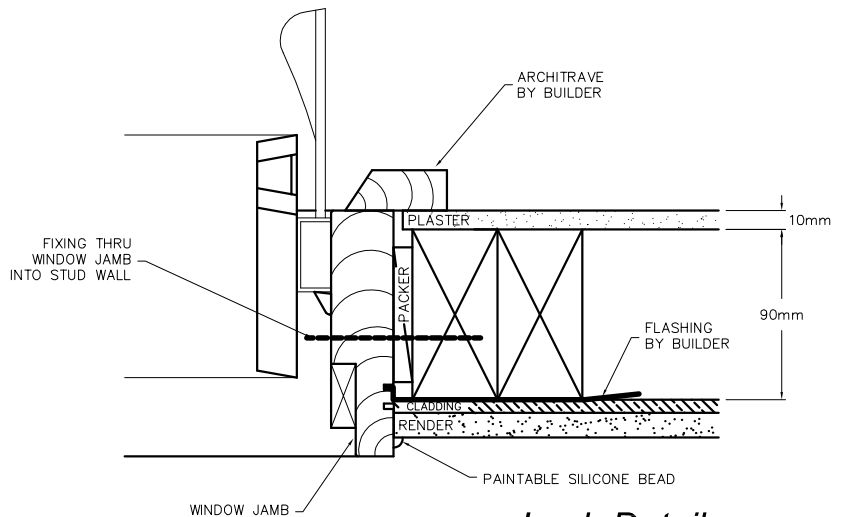

BUILD IN DETAILS
BLUEBOARD CLADDING WITH RENDER
130mm Allround Jamb

Typical Head, Sill and Jamb

Head Detail
BLUEBOARD CLADDING

Jamb Detail
BLUEBOARD CLADDING

Sill Detail
BLUEBOARD CLADDING

LOUVRE WINDOWS

BUILD IN DETAILS

TRADITIONAL WEATHERBOARD WITH EXTERNAL ARCHITRAVES AND EXTENDED SILL

130mm Jamb/150mm Sill

Typical Head, Sill and Jamb

Head Detail

TRADITIONAL WEATHERBOARD

Jamb Detail

TRADITIONAL WEATHERBOARD

Sill Detail

TRADITIONAL WEATHERBOARD

BUILD IN DETAILS
STANDARD WEATHERBOARD
138mm Jamb/158mm Sill

Typical Head, Sill and Jamb

Head Detail
STD. WEATHERBOARD

Jamb Detail
STD. WEATHERBOARD

Sill Detail
STD. WEATHERBOARD

BUILD IN DETAILS
STANDARD WEATHERBOARD
138mm Jamb/158mm Sill