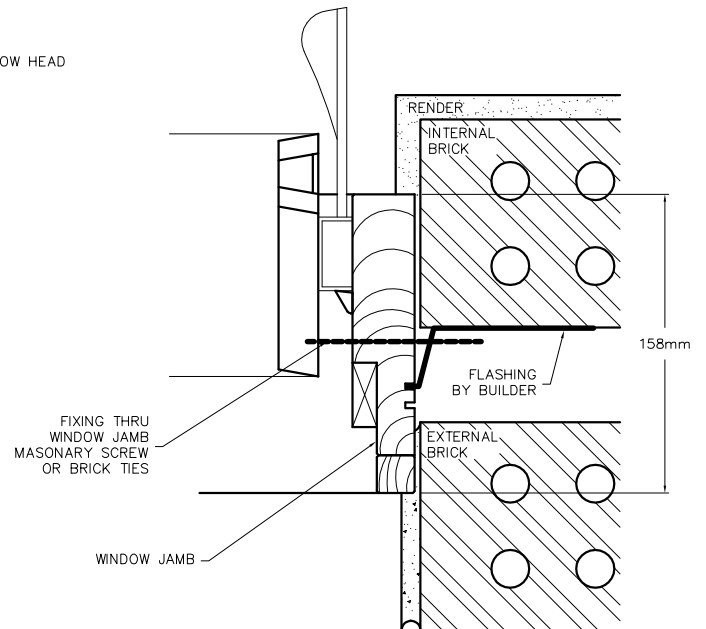

Sill Detail
BRICK VENEER

Alternative Head and Sill Details

Canterbury

Windows & Doors

a better outlook on life

LOUVRE WINDOWS

BUILD IN DETAILS

DOUBLE BRICK

158mm Allround Jamb

Typical Head, Sill and Jamb

Head Detail
DOUBLE BRICK

Jamb Detail
DOUBLE BRICK

Sill Detail
DOUBLE BRICK

Canterbury

Windows & Doors

a better outlook on life

LOUVRE WINDOWS

BUILD IN DETAILS

DOUBLE BRICK

178mm Jamb/158mm Sill

Typical Head, Sill and Jamb

Head Detail
DOUBLE BRICK

Jamb Detail
DOUBLE BRICK

Sill Detail
DOUBLE BRICK