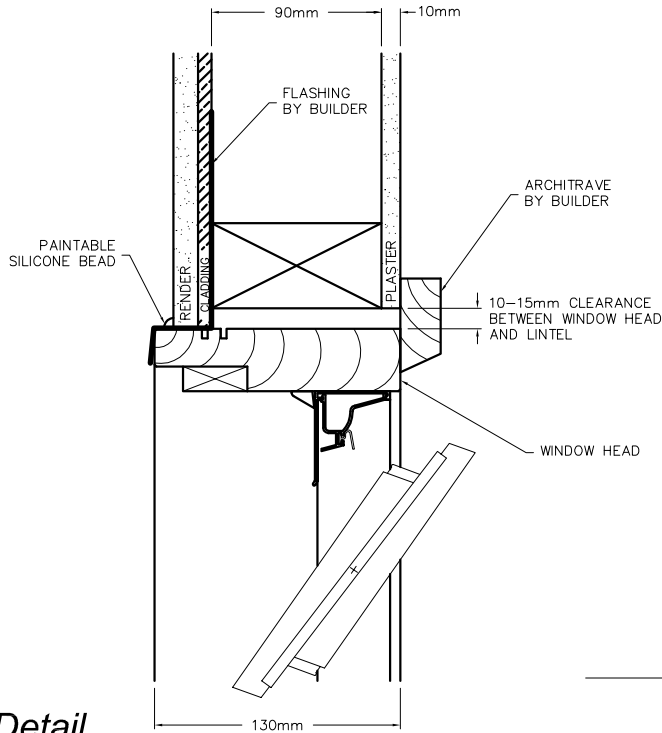

BUILD IN DETAILS
BLUEBOARD CLADDING WITH RENDER
130mm Allround Jamb

Typical Head, Sill and Jamb

Head Detail
BLUEBOARD CLADDING

Jamb Detail
BLUEBOARD CLADDING

Sill Detail
BLUEBOARD CLADDING

LOUVRE WINDOWS

BUILD IN DETAILS

TRADITIONAL WEATHERBOARD WITH EXTERNAL ARCHITRAVES AND EXTENDED SILL

130mm Jamb/150mm Sill

Typical Head, Sill and Jamb

Head Detail

TRADITIONAL WEATHERBOARD

Jamb Detail

TRADITIONAL WEATHERBOARD

Sill Detail

TRADITIONAL WEATHERBOARD

BUILD IN DETAILS
STANDARD WEATHERBOARD
138mm Jamb/158mm Sill

Typical Head, Sill and Jamb

Head Detail
STD. WEATHERBOARD

Jamb Detail
STD. WEATHERBOARD

Sill Detail
STD. WEATHERBOARD

BUILD IN DETAILS
STANDARD WEATHERBOARD
138mm Jamb/158mm Sill