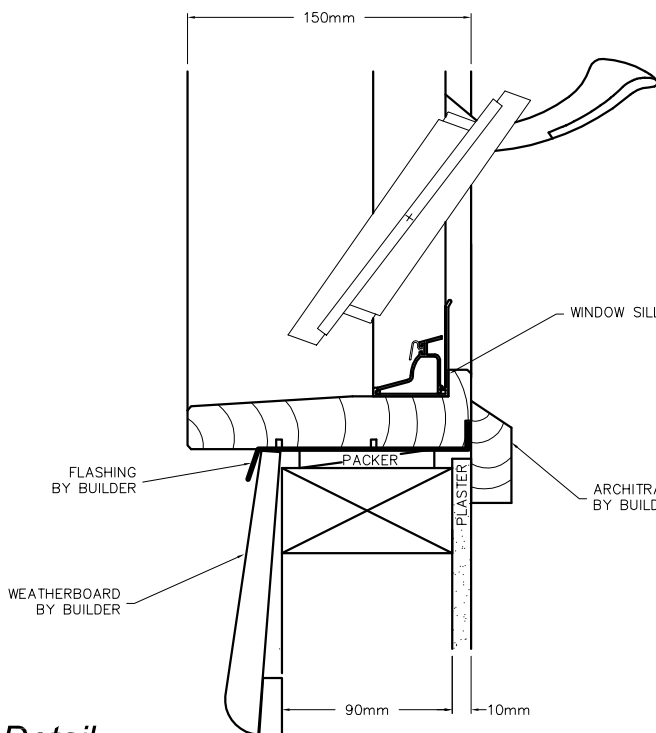

TRADITIONAL WEATHERBOARD WITH EXTERNAL ARCHITRAVES AND EXTENDED SILL

130mm Jamb/150mm Sill

Typical Head, Sill and Jamb

Head Detail

TRADITIONAL WEATHERBOARD

Jamb Detail

TRADITIONAL WEATHERBOARD

Sill Detail

TRADITIONAL WEATHERBOARD

BUILD IN DETAILS
STANDARD WEATHERBOARD
138mm Jamb/158mm Sill

Typical Head, Sill and Jamb

Head Detail
STD. WEATHERBOARD

Jamb Detail
STD. WEATHERBOARD

Sill Detail
STD. WEATHERBOARD

BUILD IN DETAILS
STANDARD WEATHERBOARD
138mm Jamb/158mm Sill