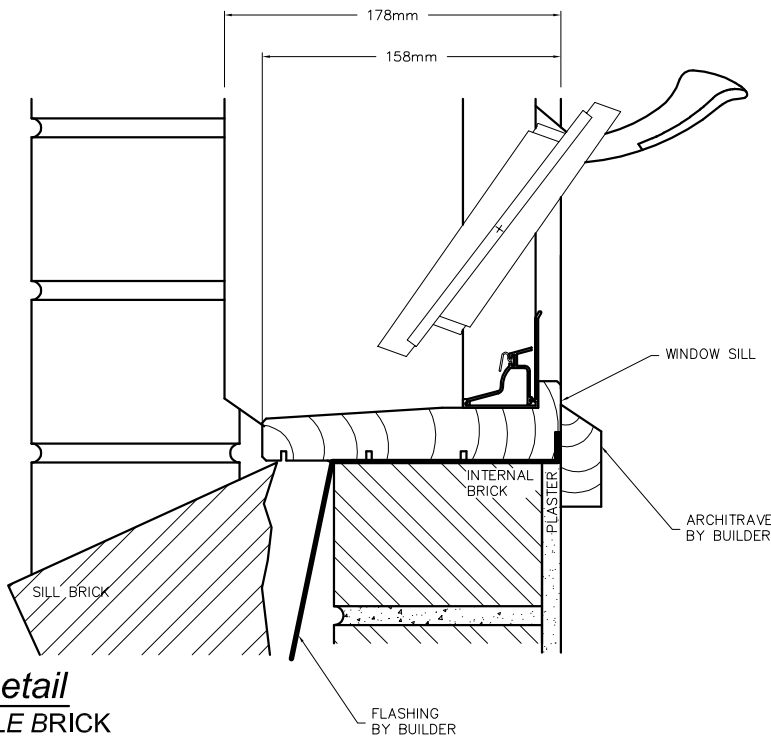

158mm Allround Jamb

Typical Head, Sill and Jamb

Head Detail
DOUBLE BRICK

Jamb Detail
DOUBLE BRICK

Sill Detail
DOUBLE BRICK

Canterbury

Windows & Doors

a better outlook on life

LOUVRE WINDOWS

BUILD IN DETAILS

DOUBLE BRICK

178mm Jamb/158mm Sill

Typical Head, Sill and Jamb

Head Detail
DOUBLE BRICK

Jamb Detail
DOUBLE BRICK

Sill Detail
DOUBLE BRICK

Canterbury

Windows & Doors

a better outlook on life

LOUVRE WINDOWS

BUILD IN DETAILS

BLOCKWORK

218mm Jamb/198mm Sill

Typical Head, Sill and Jamb

Head Detail
BLOCKWORK

Jamb Detail
BLOCKWORK

Sill Detail
BLOCKWORK