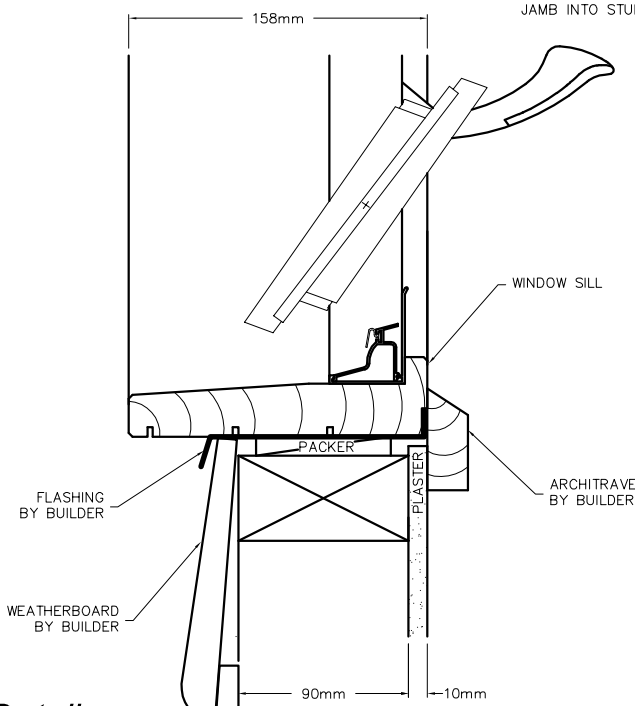

TRADITIONAL WEATHERBOARD

BUILD IN DETAILS
STANDARD WEATHERBOARD
138mm Jamb/158mm Sill

Typical Head, Sill and Jamb

Head Detail
STD. WEATHERBOARD

Jamb Detail
STD. WEATHERBOARD

Sill Detail
STD. WEATHERBOARD

BUILD IN DETAILS
STANDARD WEATHERBOARD
138mm Jamb/158mm Sill

Alternative Sill Details

Floor Level Sill Detail
STD. WEATHERBOARD

BUILD IN DETAILS

BRICK VENEER

158mm Allround Jamb

Typical Head, Sill and Jamb

Head Detail
BRICK VENEER

Jamb Detail
BRICK VENEER