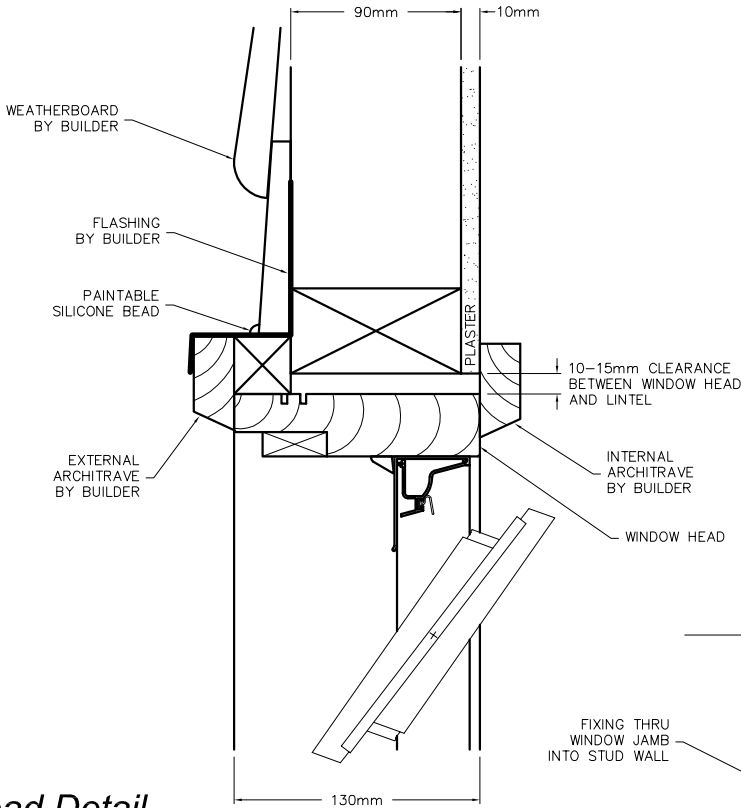

BUILD IN DETAILS
BLUEBOARD CLADDING WITH RENDER
130mm Allround Jamb

Typical Head, Sill and Jamb

Head Detail
BLUEBOARD CLADDING

Jamb Detail
BLUEBOARD CLADDING

Sill Detail
BLUEBOARD CLADDING

LOUVRE WINDOWS

BUILD IN DETAILS

TRADITIONAL WEATHERBOARD WITH EXTERNAL ARCHITRAVES AND EXTENDED SILL

130mm Jamb/150mm Sill

Typical Head, Sill and Jamb

Head Detail

TRADITIONAL WEATHERBOARD

Jamb Detail

TRADITIONAL WEATHERBOARD

Sill Detail

TRADITIONAL WEATHERBOARD

BUILD IN DETAILS
STANDARD WEATHERBOARD
138mm Jamb/158mm Sill

Typical Head, Sill and Jamb

Head Detail
STD. WEATHERBOARD

Jamb Detail
STD. WEATHERBOARD

Sill Detail
STD. WEATHERBOARD

BUILD IN DETAILS
STANDARD WEATHERBOARD
138mm Jamb/158mm Sill