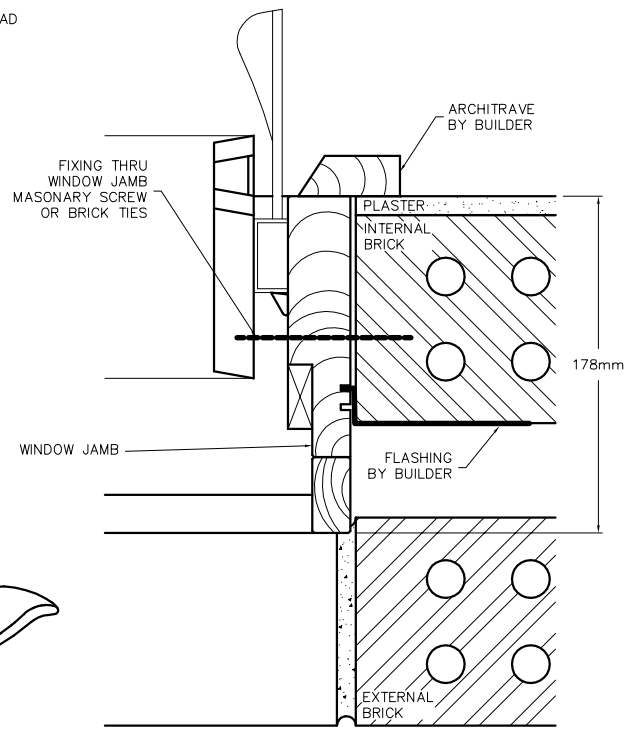

158mm Allround Jamb

Typical Head, Sill and Jamb

Head Detail
DOUBLE BRICK

Jamb Detail
DOUBLE BRICK

Sill Detail
DOUBLE BRICK

Canterbury

Windows & Doors

a better outlook on life

LOUVRE WINDOWS

BUILD IN DETAILS

DOUBLE BRICK

178mm Jamb/158mm Sill

Typical Head, Sill and Jamb

Head Detail
DOUBLE BRICK

Jamb Detail
DOUBLE BRICK

Sill Detail
DOUBLE BRICK

Canterbury

Windows & Doors

a better outlook on life

LOUVRE WINDOWS

BUILD IN DETAILS

BLOCKWORK

218mm Jamb/198mm Sill

Typical Head, Sill and Jamb

Head Detail
BLOCKWORK

Jamb Detail
BLOCKWORK

Sill Detail
BLOCKWORK