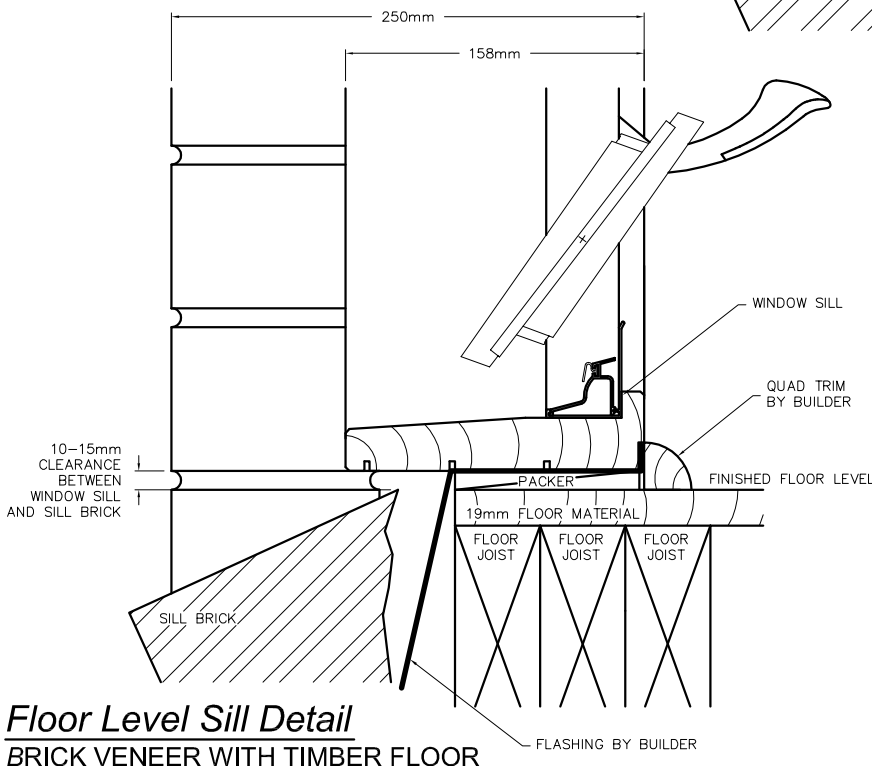

Alternative Head and Sill Details