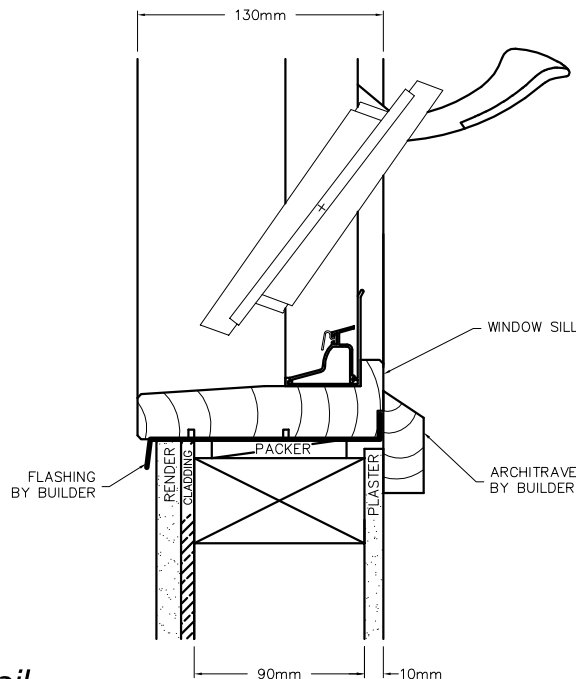

BUILD IN DETAILS
BLUEBOARD CLADDING WITH RENDER
130mm Allround Jamb

Typical Head, Sill and Jamb

Head Detail
BLUEBOARD CLADDING

Jamb Detail
BLUEBOARD CLADDING

Sill Detail
BLUEBOARD CLADDING

LOUVRE WINDOWS

BUILD IN DETAILS

TRADITIONAL WEATHERBOARD WITH EXTERNAL ARCHITRAVES AND EXTENDED SILL

130mm Jamb/150mm Sill

Typical Head, Sill and Jamb

Head Detail

TRADITIONAL WEATHERBOARD

Jamb Detail

TRADITIONAL WEATHERBOARD

Sill Detail

TRADITIONAL WEATHERBOARD

BUILD IN DETAILS
STANDARD WEATHERBOARD
138mm Jamb/158mm Sill

Typical Head, Sill and Jamb

Head Detail
STD. WEATHERBOARD

Jamb Detail
STD. WEATHERBOARD

Sill Detail
STD. WEATHERBOARD

BUILD IN DETAILS
STANDARD WEATHERBOARD
138mm Jamb/158mm Sill

LOUVRE WINDOWS

BUILD IN DETAILS

DOUBLE BRICK

178mm Jamb/158mm Sill

Typical Head, Sill and Jamb

Head Detail
DOUBLE BRICK

Jamb Detail
DOUBLE BRICK

Sill Detail
DOUBLE BRICK