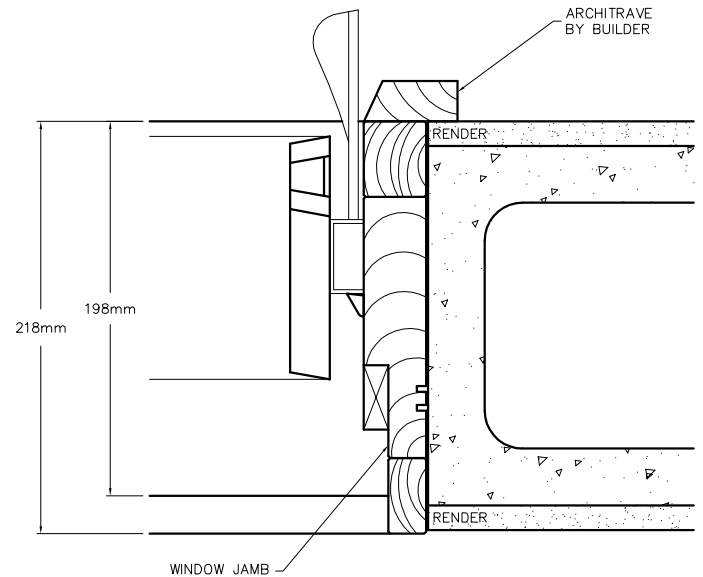

158mm Allround Jamb

Typical Head, Sill and Jamb

Head Detail
DOUBLE BRICK

Jamb Detail
DOUBLE BRICK

Sill Detail
DOUBLE BRICK

Canterbury

Windows & Doors

a better outlook on life

LOUVRE WINDOWS

BUILD IN DETAILS

DOUBLE BRICK

178mm Jamb/158mm Sill

Typical Head, Sill and Jamb

Head Detail
DOUBLE BRICK

Jamb Detail
DOUBLE BRICK

Sill Detail
DOUBLE BRICK

Canterbury

Windows & Doors

a better outlook on life

LOUVRE WINDOWS

BUILD IN DETAILS

BLOCKWORK

218mm Jamb/198mm Sill

Typical Head, Sill and Jamb

Head Detail
BLOCKWORK

Jamb Detail
BLOCKWORK

Sill Detail
BLOCKWORK