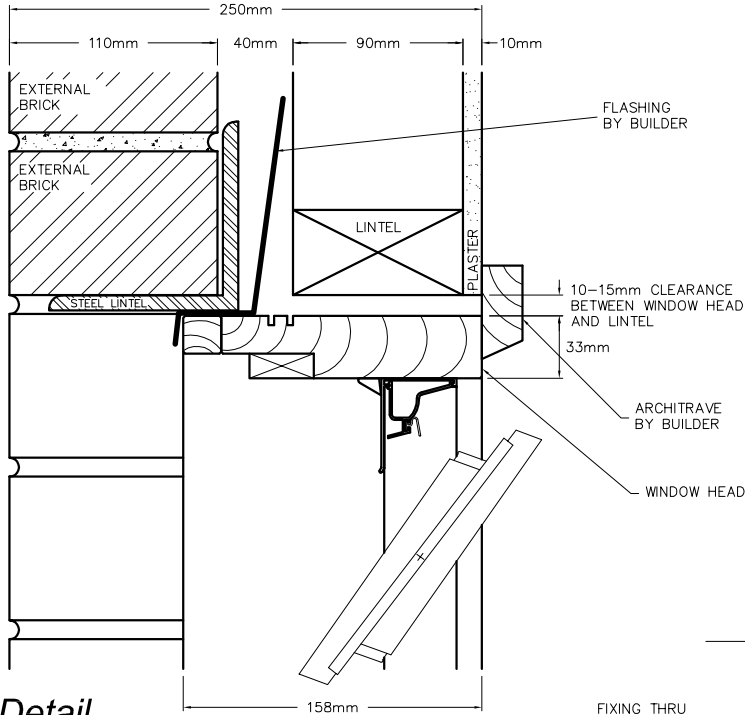

TRADITIONAL WEATHERBOARD

BUILD IN DETAILS
STANDARD WEATHERBOARD
138mm Jamb/158mm Sill

Typical Head, Sill and Jamb

Head Detail
STD. WEATHERBOARD

Jamb Detail
STD. WEATHERBOARD

Sill Detail
STD. WEATHERBOARD

BUILD IN DETAILS
STANDARD WEATHERBOARD
138mm Jamb/158mm Sill

Alternative Sill Details

Floor Level Sill Detail
STD. WEATHERBOARD

BUILD IN DETAILS

BRICK VENEER

158mm Allround Jamb

Typical Head, Sill and Jamb

Head Detail
BRICK VENEER

Jamb Detail
BRICK VENEER

158mm Allround Jamb

Typical Head, Sill and Jamb

Head Detail
DOUBLE BRICK

Jamb Detail
DOUBLE BRICK

Sill Detail
DOUBLE BRICK

Canterbury

Windows & Doors

a better outlook on life

LOUVRE WINDOWS

BUILD IN DETAILS

DOUBLE BRICK

178mm Jamb/158mm Sill

Typical Head, Sill and Jamb

Head Detail
DOUBLE BRICK

Jamb Detail
DOUBLE BRICK

Sill Detail
DOUBLE BRICK