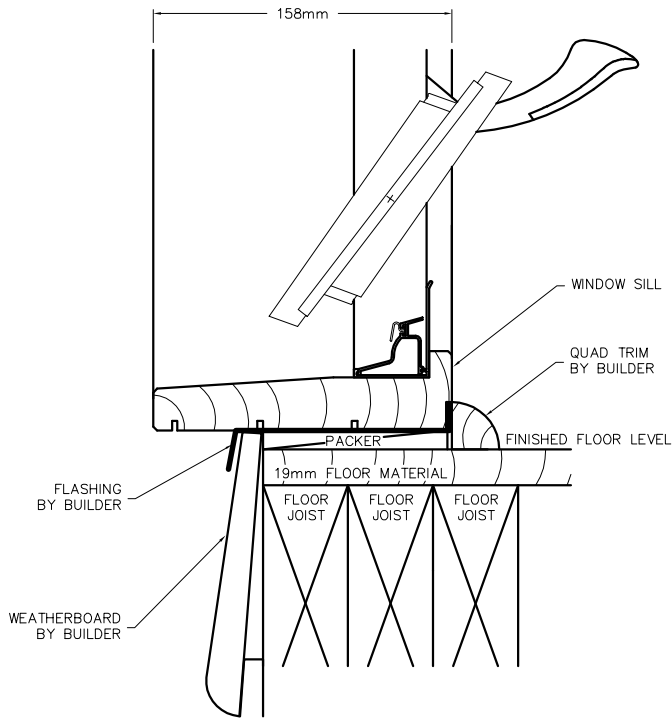

TRADITIONAL WEATHERBOARD WITH EXTERNAL ARCHITRAVES AND EXTENDED SILL

130mm Jamb/150mm Sill

Typical Head, Sill and Jamb

Head Detail

TRADITIONAL WEATHERBOARD

Jamb Detail

TRADITIONAL WEATHERBOARD

Sill Detail

TRADITIONAL WEATHERBOARD

BUILD IN DETAILS
STANDARD WEATHERBOARD
138mm Jamb/158mm Sill

Typical Head, Sill and Jamb

Head Detail
STD. WEATHERBOARD

Jamb Detail
STD. WEATHERBOARD

Sill Detail
STD. WEATHERBOARD

BUILD IN DETAILS
STANDARD WEATHERBOARD
138mm Jamb/158mm Sill

Alternative Sill Details

Floor Level Sill Detail
STD. WEATHERBOARD

BUILD IN DETAILS

BRICK VENEER

158mm Allround Jamb

Typical Head, Sill and Jamb

Head Detail
BRICK VENEER

Jamb Detail
BRICK VENEER