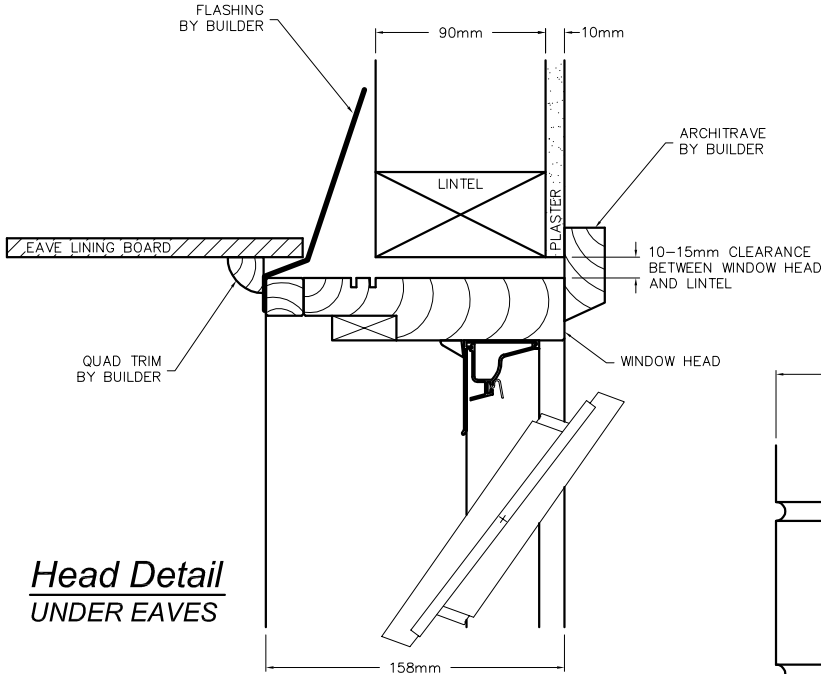

Alternative Head and Sill Details